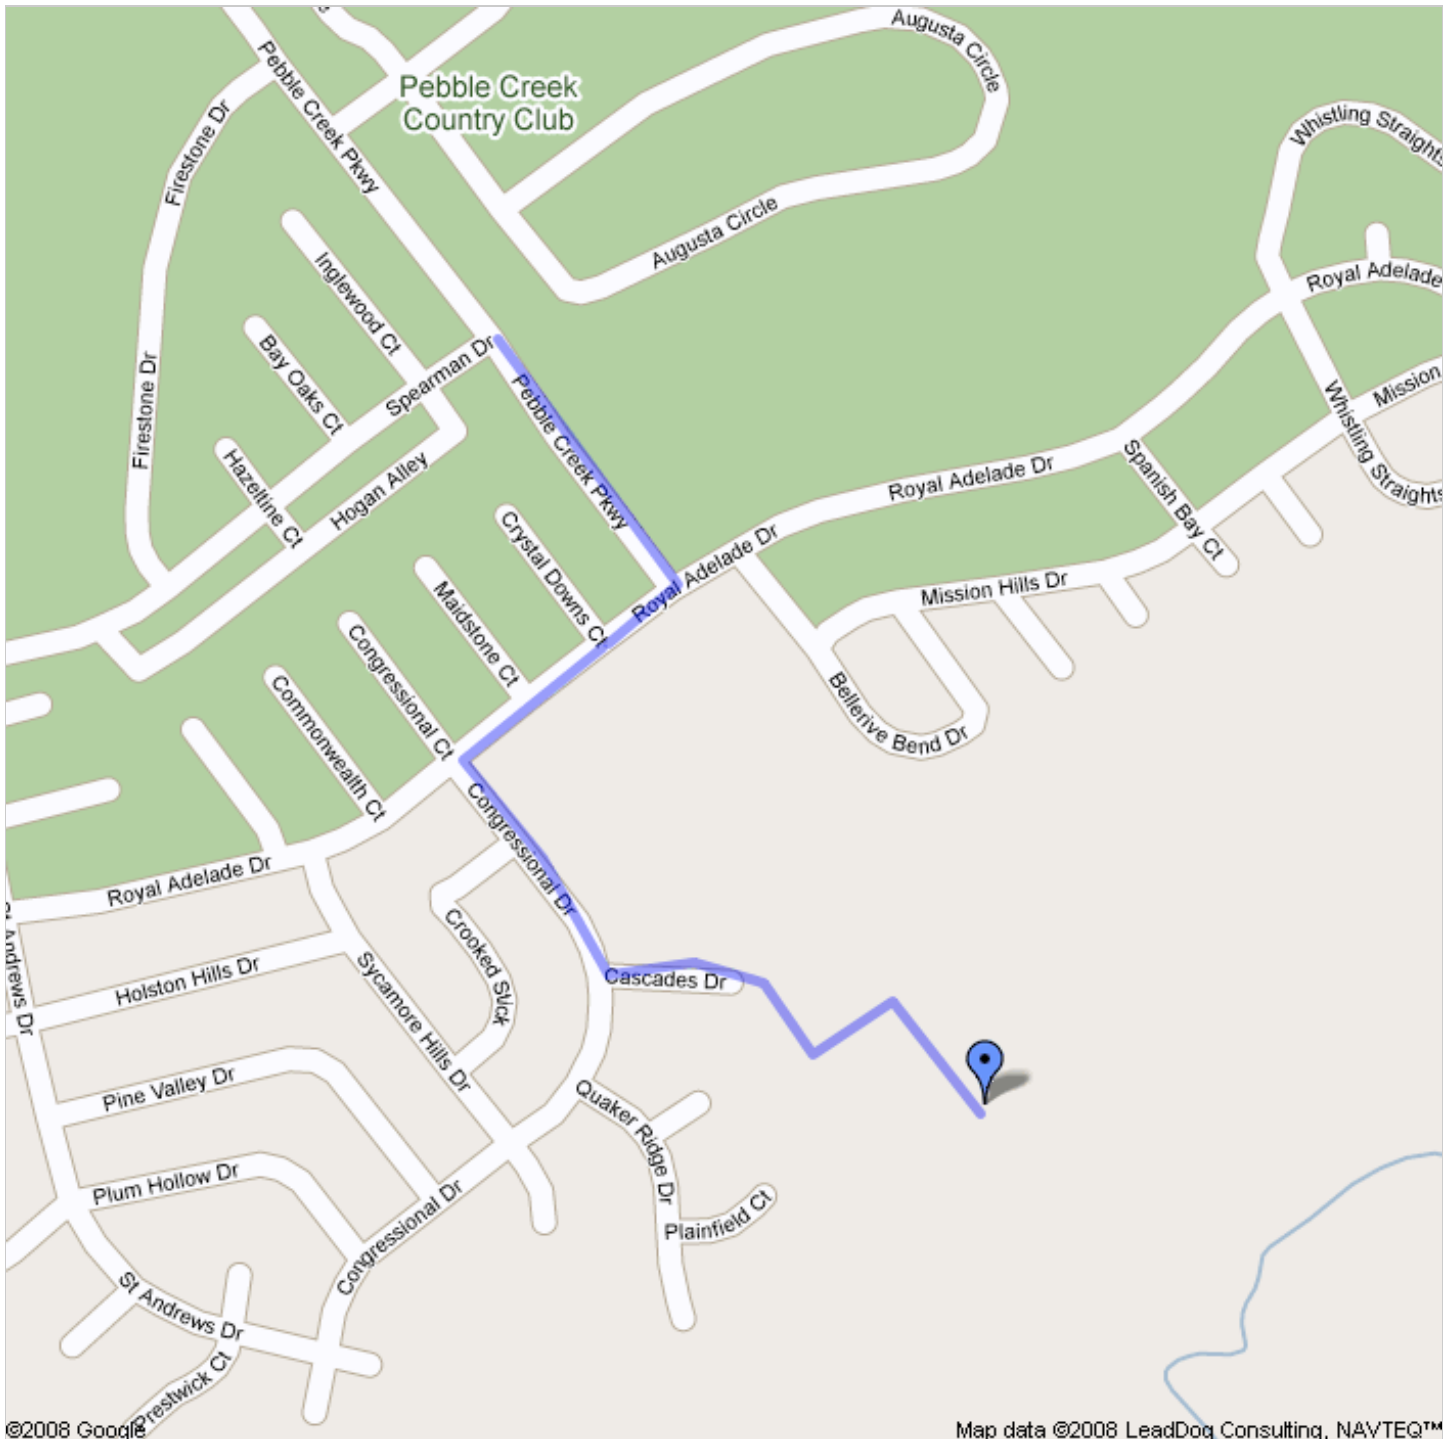

Notes Start at 40 east from the 6. Pebble Creek pkwy; Right on Royal Adelaide; left on Congressional; left on Cascades; left on Ballybunion to 5217

**Ellis/LeBuffe House**

Pebble Crk pkwy; R on Royal Adelaide; L on Congressional; L on Cascades; L on Ballybunion

3 views - Unlisted

Created on Sep 7 - Updated 2 minutes ago

By [Lisa](#)

[Rate this map](#) - [Write a comment](#)

[5217 Ballybunion](#)

Ellis/LeBuffe hous

[Line 1](#)

[Pebble Crk pkwy](#)

Reach Pebble Creek Parkway south from 40 (Wm B. Fitch); right on Royal Adelaide, left on Congressional, left on Cascades, left on Ballybunion to 5217 Ballybunion.